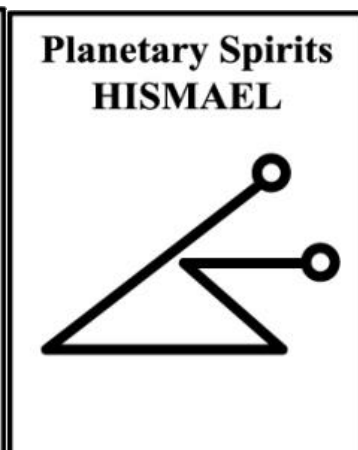

# Sachiel

24

**Planeta:** Júpiter

**Día:** Quinta

**Metal:** Alumínio

**Zodiaco:** Sagitário e peixes

Sigil of Sachiel	Planetary Character Sachiel
 Three distinct sigils for Sachiel, each featuring a vertical stem with various curves and loops at the top.	 A complex, stylized planetary character for Sachiel, composed of multiple overlapping loops and curves.